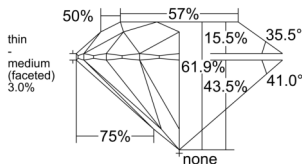

GIA®

FACSIMILE

GIA REPORT 1533170369

Verify this report at GIA.edu

GIA NATURAL DIAMOND DOSSIER®

August 21, 2025
GIA Report Number 1533170369
Shape and Cutting Style ..... Round Brilliant
Measurements ..... 5.42 - 5.45 x 3.37 mm

GRADING RESULTS

Carat Weight ..... 0.60 carat
Color Grade ..... G
Clarity Grade S11
Cut Grade ..... Excellent

ADDITIONAL GRADING INFORMATION

Polish ..... Excellent
Symmetry ..... Excellent
Fluorescence ..... None
Clarity Characteristics ..... Feather, Crystal, Cloud
Inspection(s): GIA 1533170369

PROPORTIONS

Profile to actual proportions

GRADING SCALES

GIA COLOR SCALE	GIA CLARITY SCALE	GIA CUT SCALE	
D	FLAWLESS	EXCELLENT	
E	INTERNALLY FLAWLESS		
F		VVS₁	VERY GOOD
G	VVS₂		
H	VS₁	GOOD	
I	VS₂		
J	S1₁	FAIR	
K	S1₂		
L	I₁	POOR	
M	I₂		
N	I₃		
O			
P			
Q			
R			
S			
T			
U			
V			
W			
X			
Y			
Z