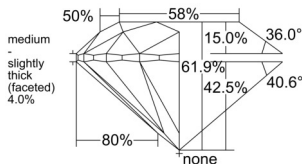

GIA®

FACSIMILE

GIA REPORT 1533110532

Verify this report at GIA.edu

GIA NATURAL DIAMOND DOSSIER®

August 13, 2025
GIA Report Number 1533110532
Shape and Cutting Style ..... Round Brilliant
Measurements ..... 5.24 - 5.26 x 3.25 mm

GRADING RESULTS

Carat Weight ..... 0.56 carat
Color Grade ..... F
Clarity Grade S11
Cut Grade ..... Excellent

ADDITIONAL GRADING INFORMATION

Polish ..... Excellent
Symmetry ..... Excellent
Fluorescence ..... Medium Yellow
Clarity Characteristics ..... Crystal, Feather
Inscription(s): GIA 1533110532

PROPORTIONS

Profile to actual proportions