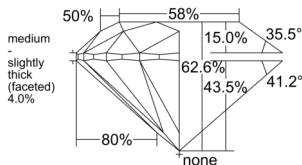

GIA®

FACSIMILE

GIA REPORT 1533079422

Verify this report at GIA.edu

GIA NATURAL DIAMOND DOSSIER®

August 08, 2025
GIA Report Number 1533079422
Shape and Cutting Style ..... Round Brilliant
Measurements ..... 5.27 - 5.30 x 3.31 mm

GRADING RESULTS

Carat Weight ..... 0.57 carat
Color Grade I
Clarity Grade VS1
Cut Grade ..... Excellent

ADDITIONAL GRADING INFORMATION

Polish ..... Excellent
Symmetry ..... Excellent
Fluorescence ..... None
Clarity Characteristics ..... Needle, Feather
Inscription(s): GIA 1533079422

PROPORTIONS

GRADING SCALES

GIA COLOR SCALE	GIA CLARITY SCALE	GIA CUT SCALE	
D	FLAWLESS	EXCELLENT	
E	INTERNALLY FLAWLESS		
F		VVS₁	VERY GOOD
G	VVS₂		
H	VS₁	GOOD	
I	VS₂		
J	SI₁	FAIR	
K	SI₂		
L	I₁	POOR	
M	I₂		
N	I₃		
O			
P			
Q			
R			
S			
T			
U			
V			
W			
X			
Y			
Z