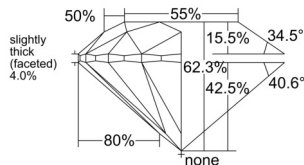

GIA®

FACSIMILE

GIA REPORT 1529947986

Verify this report at GIA.edu

GIA NATURAL DIAMOND DOSSIER®

July 28, 2025
GIA Report Number 1529947986
Shape and Cutting Style ..... Round Brilliant
Measurements ..... 5.04 - 5.08 x 3.15 mm

GRADING RESULTS

Carat Weight ..... 0.50 carat
Color Grade ..... H
Clarity Grade VS1
Cut Grade ..... Excellent

ADDITIONAL GRADING INFORMATION

Polish ..... Excellent
Symmetry ..... Very Good
Fluorescence ..... Medium Blue
Clarity Characteristics ..... Feather, Pinpoint
Inscription(s): GIA 1529947986

PROPORTIONS

Profile to actual proportions

GRADING SCALES

GIA COLOR SCALE	GIA CLARITY SCALE	GIA CUT SCALE
COLOURLESS	FLAWLESS	EXCELLENT
D	FLAWLESS	
E	INTERNALLY FLAWLESS	VERY GOOD
F	VVS₁	
G	VVS₂	GOOD
H	VS₁	
I	VS₂	FAIR
J	SI₁	
K	SI₂	POOR
L	I₁	
M	I₂	
N	I₃	
O		
P		
Q		
R		
S		
T		
U		
V		
W		
X		
Y		
Z