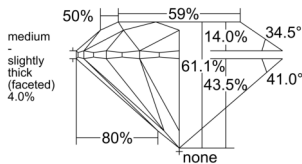

GIA®

FACSIMILE

GIA REPORT 1529929046

Verify this report at GIA.edu

GIA NATURAL DIAMOND DOSSIER®

July 26, 2025
GIA Report Number 1529929046
Shape and Cutting Style ..... Round Brilliant
Measurements ..... 4.60 - 4.63 x 2.82 mm

GRADING RESULTS

Carat Weight ..... 0.37 carat
Color Grade ..... G
Clarity Grade VS1
Cut Grade ..... Excellent

ADDITIONAL GRADING INFORMATION

Polish ..... Excellent
Symmetry ..... Excellent
Fluorescence ..... None
Clarity Characteristics ..... Crystal
Inscription(s): GIA 1529929046

PROPORTIONS

Profile to actual proportions

GRADING SCALES

GIA COLOR SCALE

COLORESS	D
	E
	F
	G
	H
	I
	J
NEAR COLORESS	K
	L
FANIT	M
	N
	O
	P
VERY LIGHT	Q
	R
	S
	T
	U
	V
LIGHT	W
	X
	Y
	Z

GIA CLARITY SCALE

FLAWLESS	VERY VERY SLIGHTLY INCLUDED	VS₁	VS₂	SLIGHTLY INCLUDED	SI₁	SI₂	I₁	I₂	I₃	
										VERY SLIGHTLY INCLUDED
INTERNALLY FLAWLESS										

GIA CUT SCALE

EXCELLENT
VERY GOOD
GOOD
FAIR
POOR