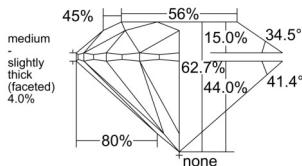

GIA®

FACSIMILE

GIA REPORT 1529853826

Verify this report at GIA.edu

GIA NATURAL DIAMOND DOSSIER®

July 19, 2025
GIA Report Number 1529853826
Shape and Cutting Style ..... Round Brilliant
Measurements ..... 4.78 - 4.81 x 3.01 mm

GRADING RESULTS

Carat Weight ..... 0.42 carat
Color Grade ..... E
Clarity Grade VS1
Cut Grade ..... Excellent

ADDITIONAL GRADING INFORMATION

Polish ..... Excellent
Symmetry ..... Excellent
Fluorescence ..... None
Clarity Characteristics ..... Cloud, Crystal, Feather
Inscription(s): GIA 1529853826

PROPORTIONS

Profile to actual proportions