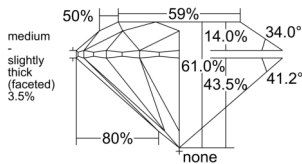

GIA®

FACSIMILE

GIA REPORT 1529795954

Verify this report at GIA.edu

GIA NATURAL DIAMOND DOSSIER®

July 17, 2025
GIA Report Number 1529795954
Shape and Cutting Style ..... Round Brilliant
Measurements ..... 4.46 - 4.48 x 2.73 mm

GRADING RESULTS

Carat Weight ..... 0.33 carat
Color Grade I
Clarity Grade VVS1
Cut Grade ..... Excellent

ADDITIONAL GRADING INFORMATION

Polish ..... Excellent
Symmetry ..... Very Good
Fluorescence ..... None
Clarity Characteristics ..... Pinpoint, Feather
Inscription(s): GIA 1529795954

PROPORTIONS

Profile to actual proportions

GRADING SCALES

GIA COLOR SCALE	GIA CLARITY SCALE	GIA CUT SCALE	
D	FLAWLESS	EXCELLENT	
E	INTERNALLY FLAWLESS		
F		VVS₁	VERY GOOD
G	VVS₂		
H	VS₁	GOOD	
I	VS₂		
J	SI₁	FAIR	
K	SI₂		
L	I₁	POOR	
M			
N			
O	I₂		
P			
Q			
R	I₃		
S			
T			
U			
V			
W			
X			
Y			
Z