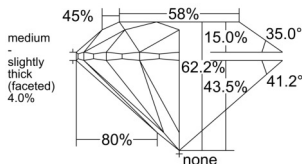

GIA®

FACSIMILE

GIA REPORT 1529771809

Verify this report at GIA.edu

GIA NATURAL DIAMOND DOSSIER®

July 11, 2025
GIA Report Number 1529771809
Shape and Cutting Style ..... Round Brilliant
Measurements ..... 5.35 - 5.38 x 3.33 mm

GRADING RESULTS

Carat Weight ..... 0.59 carat
Color Grade I
Clarity Grade VVS2
Cut Grade ..... Excellent

ADDITIONAL GRADING INFORMATION

Polish ..... Excellent
Symmetry ..... Excellent
Fluorescence ..... Faint
Clarity Characteristics ..... Pinpoint, Feather
Inscription(s): GIA 1529771809

PROPORTIONS

Profile to actual proportions