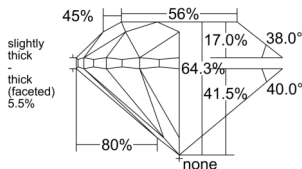

GIA®

FACSIMILE

GIA REPORT 1529751279

Verify this report at GIA.edu

GIA NATURAL DIAMOND DOSSIER®

July 09, 2025
GIA Report Number 1529751279
Shape and Cutting Style ..... Round Brilliant
Measurements ..... 4.79 - 4.82 x 3.09 mm

GRADING RESULTS

Carat Weight ..... 0.46 carat
Color Grade ..... H
Clarity Grade S11
Cut Grade ..... Very Good

ADDITIONAL GRADING INFORMATION

Polish ..... Very Good
Symmetry ..... Very Good
Fluorescence ..... None
Clarity Characteristics ..... Crystal, Cloud
Inscription(s): GIA 1529751279

PROPORTIONS

Profile to actual proportions

GRADING SCALES

GIA COLOR SCALE

COLORESS	D
	E
	F
	G
	H
	I
	J
NEAR COLORLESS	K
	L
FAIN	M
	N
	O
	P
VERY LIGHT	Q
	R
	S
	T
	U
	V
	W
	X
	Y
LIGHT	Z

GIA CLARITY SCALE

VERY VERY SLIGHTLY INCLUDED	FLAWLESS
	INTERNALLY FLAWLESS
VERY SLIGHTLY INCLUDED	VVS₁
	VVS₂
SLIGHTLY INCLUDED	VS₁
	VS₂
INCLUDED	S1₁
	S1₂
	I₁
	I₂
	I₃

GIA CUT SCALE

EXCELLENT
VERY GOOD
GOOD
FAIR
POOR