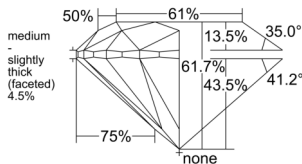

GIA®

FACSIMILE

GIA REPORT 1529742921

Verify this report at GIA.edu

GIA NATURAL DIAMOND DOSSIER®

July 08, 2025
GIA Report Number 1529742921
Shape and Cutting Style ..... Round Brilliant
Measurements ..... 5.36 - 5.40 x 3.32 mm

GRADING RESULTS

Carat Weight ..... 0.60 carat
Color Grade ..... H
Clarity Grade VS2
Cut Grade ..... Excellent

ADDITIONAL GRADING INFORMATION

Polish ..... Excellent
Symmetry ..... Excellent
Fluorescence ..... None
Clarity Characteristics..... Crystal, Cloud, Feather
Inscription(s): GIA 1529742921

PROPORTIONS

Profile to actual proportions