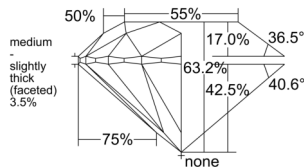

GIA®

FACSIMILE

GIA REPORT 1529704155

Verify this report at gia.edu

GIA NATURAL DIAMOND DOSSIER®

July 07, 2025
GIA Report Number 1529704155
Shape and Cutting Style ..... Round Brilliant
Measurements ..... 5.86 - 5.90 x 3.72 mm

GRADING RESULTS

Carat Weight ..... 0.80 carat
Color Grade I
Clarity Grade SI2
Cut Grade ..... Excellent

ADDITIONAL GRADING INFORMATION

Polish ..... Excellent
Symmetry ..... Excellent
Fluorescence ..... Medium Blue
Clarity Characteristics ..... Cloud, Crystal
Inscription(s): GIA 1529704155

PROPORTIONS

GRADING SCALES

GIA COLOR SCALE

COLOREDNESS	D
	E
	F
	G
	H
	I
	J
NEAR COLORLESS	K
	L
FAIN	M
	N
	O
	P
VERY LIGHT	Q
	R
	S
	T
	U
	V
	W
	X
	Y
LIGHT	Z

GIA CLARITY SCALE

VERY VERY SLIGHTLY INCLUDED	FLAWLESS
	INTERNALLY FLAWLESS
VERY SLIGHTLY INCLUDED	VVS₁
	VVS₂
SLIGHTLY INCLUDED	VS₁
	VS₂
INCLUDED	SI₁
	SI₂
	I₁
	I₂
	I₃

GIA CUT SCALE

EXCELLENT
VERY GOOD
GOOD
FAIR
POOR