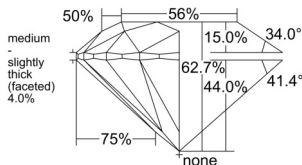

GIA®

FACSIMILE

GIA REPORT 1529690245

Verify this report at GIA.edu

GIA NATURAL DIAMOND DOSSIER®

July 17, 2025
GIA Report Number 1529690245
Shape and Cutting Style ..... Round Brilliant
Measurements ..... 4.46 - 4.49 x 2.81 mm

GRADING RESULTS

Carat Weight ..... 0.34 carat
Color Grade ..... M
Clarity Grade VS2
Cut Grade ..... Excellent

ADDITIONAL GRADING INFORMATION

Polish ..... Excellent
Symmetry ..... Excellent
Fluorescence ..... Faint
Clarity Characteristics ..... Cloud
Inscription(s): GIA 1529690245

PROPORTIONS

Profile to actual proportions

GRADING SCALES

GIA COLOR SCALE	GIA CLARITY SCALE	GIA CUT SCALE
COLOURLESS	FLAWLESS	EXCELLENT
D	INTERNALLY FLAWLESS	
E	VVS₁	VERY GOOD
F		
G	VS₁	GOOD
H		
I	SI₁	FAIR
J		
K	I₁	POOR
L		
M	I₂	
N		
O	I₃	
P		
Q		
R		
S		
T		
U		
V		
W		
X		
Y		
Z