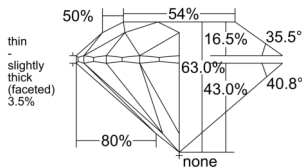

GIA®

FACSIMILE

GIA REPORT 1529688106

Verify this report at GIA.edu

GIA NATURAL DIAMOND DOSSIER®

July 03, 2025
GIA Report Number 1529688106
Shape and Cutting Style ..... Round Brilliant
Measurements ..... 5.36 - 5.38 x 3.38 mm

GRADING RESULTS

Carat Weight ..... 0.60 carat
Color Grade ..... F
Clarity Grade VS2
Cut Grade ..... Excellent

ADDITIONAL GRADING INFORMATION

Polish ..... Excellent
Symmetry ..... Excellent
Fluorescence ..... None
Clarity Characteristics ..... Cloud
Inscription(s): GIA 1529688106

PROPORTIONS

GRADING SCALES

GIA COLOR SCALE	GIA CLARITY SCALE	GIA CUT SCALE	
D	FLAWLESS	EXCELLENT	
E	INTERNALLY FLAWLESS		
F		VVS₁	VERY GOOD
G	VVS₂		
H	VS₁	GOOD	
I	VS₂		
J	SI₁	FAIR	
K	SI₂		
L	I₁	POOR	
M	I₂		
N	I₃		
O			
P			
Q			
R			
S			
T			
U			
V			
W			
X			
Y			
Z