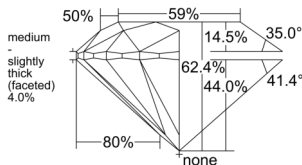

GIA®

FACSIMILE

GIA REPORT 1529615839

Verify this report at GIA.edu

GIA NATURAL DIAMOND DOSSIER®

June 27, 2025
GIA Report Number 1529615839
Shape and Cutting Style ..... Round Brilliant
Measurements ..... 4.84 - 4.85 x 3.02 mm

GRADING RESULTS

Carat Weight ..... 0.44 carat
Color Grade ..... H
Clarity Grade VVS2
Cut Grade ..... Excellent

ADDITIONAL GRADING INFORMATION

Polish ..... Excellent
Symmetry ..... Excellent
Fluorescence ..... Strong Blue
Clarity Characteristics ..... Pinpoint
Inscription(s): GIA 1529615839

PROPORTIONS

Profile to actual proportions