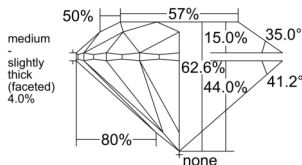

GIA®

FACSIMILE

GIA REPORT 1529524472

Verify this report at GIA.edu

GIA NATURAL DIAMOND DOSSIER®

June 20, 2025
GIA Report Number 1529524472
Shape and Cutting Style ..... Round Brilliant
Measurements ..... 5.65 - 5.69 x 3.55 mm

GRADING RESULTS

Carat Weight ..... 0.70 carat
Color Grade I
Clarity Grade VS2
Cut Grade ..... Excellent

ADDITIONAL GRADING INFORMATION

Polish ..... Excellent
Symmetry ..... Excellent
Fluorescence ..... None
Clarity Characteristics..... Crystal, Cloud, Feather
Inscription(s): GIA 1529524472

PROPORTIONS

GRADING SCALES

GIA COLOR SCALE	GIA CLARITY SCALE	GIA CUT SCALE	
D	FLAWLESS	EXCELLENT	
E	INTERNALLY FLAWLESS		
F		VVS₁	VERY GOOD
G	VVS₂		
H	VS₁	GOOD	
I	VS₂		
J	SI₁	FAIR	
K	SI₂		
L	I₁	POOR	
M	I₂		
N	I₃		
O			
P			
Q			
R			
S			
T			
U			
V			
W			
X			
Y			
Z