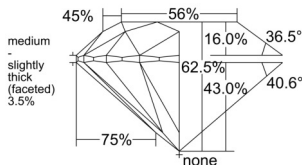

GIA®

FACSIMILE

GIA REPORT 1529475780

Verify this report at GIA.edu

GIA NATURAL DIAMOND DOSSIER®

June 18, 2025
GIA Report Number 1529475780
Shape and Cutting Style ..... Round Brilliant
Measurements ..... 4.97 - 5.00 x 3.12 mm

GRADING RESULTS

Carat Weight ..... 0.48 carat
Color Grade ..... E
Clarity Grade VVS1
Cut Grade ..... Excellent

ADDITIONAL GRADING INFORMATION

Polish ..... Excellent
Symmetry ..... Excellent
Fluorescence ..... None
Clarity Characteristics ..... Pinpoint, Cloud, Feather
Inspection(s): GIA 1529475780

PROPORTIONS

Profile to actual proportions