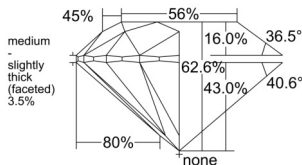

GIA®

FACSIMILE

GIA REPORT 1529442588

Verify this report at GIA.edu

GIA NATURAL DIAMOND DOSSIER®

June 10, 2025
GIA Report Number 1529442588
Shape and Cutting Style ..... Round Brilliant
Measurements ..... 5.79 - 5.84 x 3.64 mm

GRADING RESULTS

Carat Weight ..... 0.76 carat
Color Grade ..... E
Clarity Grade VVS1
Cut Grade ..... Excellent

ADDITIONAL GRADING INFORMATION

Polish ..... Excellent
Symmetry ..... Excellent
Fluorescence ..... Medium Blue
Clarity Characteristics ..... Pinpoint
Inscription(s): GIA 1529442588

PROPORTIONS

Profile to actual proportions

GRADING SCALES

GIA COLOR SCALE	GIA CLARITY SCALE	GIA CUT SCALE
Colorless	Flawless	Excellent
Near Colorless	Internally Flawless	
Faint	VVS₁	Very Good
Very Light	VVS₂	
Light	VS₁	Good
	VS₂	
	SI₁	Fair
	SI₂	
	I₁	Poor
	I₂	
	I₃