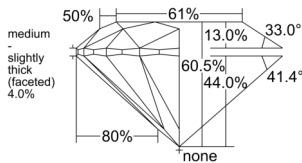

GIA®

FACSIMILE

GIA REPORT 1529414697

Verify this report at GIA.edu

GIA NATURAL DIAMOND DOSSIER®

June 06, 2025
GIA Report Number 1529414697
Shape and Cutting Style ..... Round Brilliant
Measurements ..... 4.53 - 4.56 x 2.75 mm

GRADING RESULTS

Carat Weight ..... 0.35 carat
Color Grade ..... F
Clarity Grade S11
Cut Grade ..... Excellent

ADDITIONAL GRADING INFORMATION

Polish ..... Very Good
Symmetry ..... Excellent
Fluorescence ..... None
Clarity Characteristics ..... Crystal, Feather, Cloud
Inspection(s): GIA 1529414697

PROPORTIONS

Profile to actual proportions

GRADING SCALES

GIA COLOR SCALE	GIA CLARITY SCALE	GIA CUT SCALE	
D	FLAWLESS	EXCELLENT	
E	INTERNALLY FLAWLESS		
F		VVS₁	VERY GOOD
G	VVS₂		
H	VS₁	GOOD	
I	VS₂		
J	S1₁	FAIR	
K	S1₂		
L	I₁	POOR	
M	I₂		
N	I₃		
O			
P			
Q			
R			
S			
T			
U			
V			
W			
X			
Y			
Z