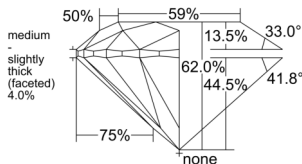

GIA®

FACSIMILE

GIA REPORT 1529389923

Verify this report at GIA.edu

GIA NATURAL DIAMOND DOSSIER®

June 04, 2025
GIA Report Number 1529389923
Shape and Cutting Style ..... Round Brilliant
Measurements ..... 5.70 - 5.74 x 3.55 mm

GRADING RESULTS

Carat Weight ..... 0.71 carat
Color Grade ..... K
Clarity Grade S11
Cut Grade ..... Excellent

ADDITIONAL GRADING INFORMATION

Polish ..... Excellent
Symmetry ..... Excellent
Fluorescence ..... None
Clarity Characteristics ..... Crystal, Feather
Inscription(s): GIA 1529389923

PROPORTIONS

Profile to actual proportions

GRADING SCALES

GIA COLOR SCALE	GIA CLARITY SCALE	GIA CUT SCALE
D	FLAWLESS	EXCELLENT
E	INTERNALLY FLAWLESS	
F		
G	VVS₁	VERY GOOD
H	VVS₂	
I	VS₁	GOOD
J		
K	VS₂	FAIR
L		
M	S1₁	
N	S1₂	POOR
O	I₁	
P	I₂	
Q	I₃	
R		
S		
T		
U		
V		
W		
X		
Y		
Z