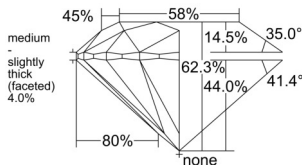

GIA®

FACSIMILE

GIA REPORT 1529376926

Verify this report at GIA.edu

GIA NATURAL DIAMOND DOSSIER®

June 07, 2025
GIA Report Number 1529376926
Shape and Cutting Style ..... Round Brilliant
Measurements ..... 4.26 - 4.28 x 2.66 mm

GRADING RESULTS

Carat Weight ..... 0.30 carat
Color Grade ..... D
Clarity Grade S11
Cut Grade ..... Excellent

ADDITIONAL GRADING INFORMATION

Polish ..... Excellent
Symmetry ..... Excellent
Fluorescence ..... None
Clarity Characteristics ..... Crystal
Inscription(s): GIA 1529376926

PROPORTIONS

GRADING SCALES

GIA COLOR SCALE

COLOURESS	D
	E
	F
	G
	H
	I
	J
NEAR COLOURESS	K
	L
FAIN	M
	N
	O
	P
VERY LIGHT	Q
	R
	S
	T
	U
	V
LIGHT	W
	X
	Y
	Z

GIA CLARITY SCALE

VERY VERY SLIGHTLY INCLUDED	FLAWLESS
	INTERNALLY FLAWLESS
VERY SLIGHTLY INCLUDED	VVS₁
	VVS₂
SLIGHTLY INCLUDED	VS₁
	VS₂
INCLUDED	SI₁
	SI₂
	I₁
	I₂
	I₃

GIA CUT SCALE

EXCELLENT
VERY GOOD
GOOD
FAIR
POOR