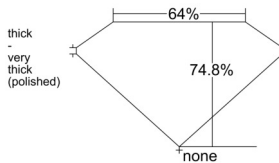

GIA®

FACSIMILE

GIA REPORT 1529293406

Verify this report at GIA.edu

GIA NATURAL DIAMOND DOSSIER®

May 27, 2025
GIA Report Number 1529293406
Shape and Cutting Style ..... Square Modified Brilliant
Measurements ..... 4.42 x 4.21 x 3.15 mm

GRADING RESULTS

Carat Weight ..... 0.50 carat
Color Grade ..... J
Clarity Grade VVS1

ADDITIONAL GRADING INFORMATION

Polish ..... Excellent
Symmetry ..... Very Good
Fluorescence ..... None
Clarity Characteristics..... Pinpoint, Cloud, Feather
Inscription(s): GIA 1529293406

PROPORTIONS

Profile not to actual proportions

GRADING SCALES

GIA COLOR SCALE		GIA CLARITY SCALE			
COLORLESS	D	VERY VERY SLIGHTLY INCLUDED	FLAWLESS		
	E		INTERNALLY FLAWLESS		
	F		VVS₁		
	G		VVS₂		
	NEAR COLORLESS	H	VERY SLIGHTLY INCLUDED	VS₁	
		I		VS₂	
		FAINT	J	SLIGHTLY INCLUDED	SI₁
			K		SI₂
	L		I₁		
	VERT LIGHT		M	INCLUDED	I₂
N			I₃		
O					
P					
LIGHT	Q				
	R				
	S				
	T				
	U				
	Z