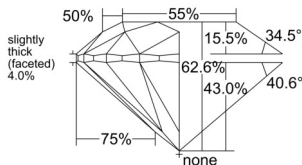

GIA®

FACSIMILE

GIA REPORT 1529233068

Verify this report at GIA.edu

GIA NATURAL DIAMOND DOSSIER®

May 21, 2025
GIA Report Number 1529233068
Shape and Cutting Style ..... Round Brilliant
Measurements ..... 5.13 - 5.16 x 3.22 mm

GRADING RESULTS

Carat Weight ..... 0.53 carat
Color Grade ..... H
Clarity Grade S11
Cut Grade ..... Excellent

ADDITIONAL GRADING INFORMATION

Polish ..... Excellent
Symmetry ..... Excellent
Fluorescence ..... None
Clarity Characteristics ..... Crystal, Cloud
Inscription(s): GIA 1529233068

PROPORTIONS

Profile to actual proportions