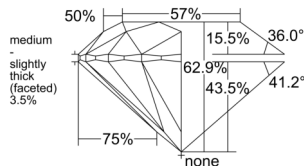

GIA®

FACSIMILE

GIA REPORT 1529104538

Verify this report at GIA.edu

GIA NATURAL DIAMOND DOSSIER®

May 12, 2025
GIA Report Number 1529104538
Shape and Cutting Style ..... Round Brilliant
Measurements ..... 5.79 - 5.83 x 3.65 mm

GRADING RESULTS

Carat Weight ..... 0.76 carat
Color Grade ..... F
Clarity Grade VS1
Cut Grade ..... Excellent

ADDITIONAL GRADING INFORMATION

Polish ..... Excellent
Symmetry ..... Excellent
Fluorescence ..... Strong Blue
Clarity Characteristics..... Crystal, Needle, Pinpoint
Inscription(s): GIA 1529104538

PROPORTIONS

Profile to actual proportions