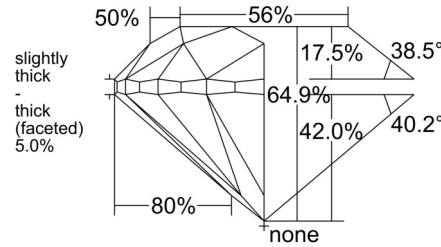

GIA NATURAL DIAMOND GRADING REPORT

May 09, 2025
 GIA Report Number 1529091960
 Shape and Cutting Style Round Brilliant
 Measurements 7.80 - 7.87 x 5.08 mm

GRADING RESULTS

Carat Weight 2.01 carat
 Color Grade H
 Clarity Grade VVS1
 Cut Grade Very Good

ADDITIONAL GRADING INFORMATION

Polish Excellent
 Symmetry Excellent
 Fluorescence None
 Inscription(s): GIA 1529091960
 Comments: Clouds are not shown.

PROPORTIONS

Profile to actual proportions

CLARITY CHARACTERISTICS

KEY TO SYMBOLS*

- Pinpoint
- ~ Feather

* Red symbols denote internal characteristics (inclusions). Green or black symbols denote external characteristics (blemishes). Diagram is an approximate representation of the diamond, and symbols shown indicate type, position, and approximate size of clarity characteristics. All clarity characteristics may not be shown. Details of finish are not shown.