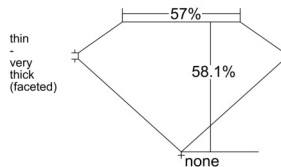

GIA®

FACSIMILE

GIA REPORT 1529085156

Verify this report at GIA.edu

GIA NATURAL DIAMOND DOSSIER®

May 08, 2025
GIA Report Number 1529085156
Shape and Cutting Style ..... Heart Brilliant
Measurements ..... 4.87 x 5.71 x 3.32 mm

GRADING RESULTS

Carat Weight ..... 0.51 carat
Color Grade ..... E
Clarity Grade VVS2

ADDITIONAL GRADING INFORMATION

Polish ..... Excellent
Symmetry ..... Excellent
Fluorescence ..... None
Clarity Characteristics ..... Cloud
Inscription(s): GIA 1529085156

PROPORTIONS

Profile not to actual proportions

GRADING SCALES

GIA COLOR SCALE		GIA CLARITY SCALE			
COLORLESS	D	VERY VERY SLIGHTLY INCLUDED	FLAWLESS		
	E		INTERNALLY FLAWLESS		
	F	VERY SLIGHTLY INCLUDED	VVS₁		
	G		VVS₂		
	H		VS₁		
	NEAR COLORLESS	I	SLIGHTLY INCLUDED	VS₂	
		J		SI₁	
		FAINT	K	INCLUDED	SI₂
			L		I₁
			M		I₂
VERT LIGHT	N	LIGHT	I₃		
	O				
	P				
	Q				
	R