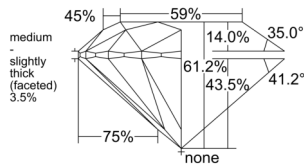

GIA®

FACSIMILE

GIA REPORT 1529073373

Verify this report at GIA.edu

GIA NATURAL DIAMOND DOSSIER®

May 06, 2025
GIA Report Number 1529073373
Shape and Cutting Style ..... Round Brilliant
Measurements ..... 5.11 - 5.13 x 3.13 mm

GRADING RESULTS

Carat Weight ..... 0.50 carat
Color Grade ..... D
Clarity Grade S11
Cut Grade ..... Excellent

ADDITIONAL GRADING INFORMATION

Polish ..... Excellent
Symmetry ..... Excellent
Fluorescence ..... None
Clarity Characteristics ..... Feather
Inscription(s): GIA 1529073373

PROPORTIONS

Profile to actual proportions