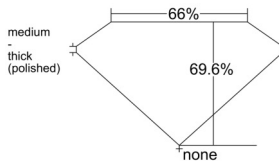

GIA®

FACSIMILE

GIA REPORT 1529006456

Verify this report at GIA.edu

GIA NATURAL DIAMOND DOSSIER®

April 28, 2025
GIA Report Number 1529006456
Shape and Cutting Style ..... Emerald Cut
Measurements ..... 6.74 x 4.26 x 2.96 mm

GRADING RESULTS

Carat Weight ..... 0.90 carat
Color Grade ..... F
Clarity Grade VS1

ADDITIONAL GRADING INFORMATION

Polish ..... Excellent
Symmetry ..... Very Good
Fluorescence ..... Faint
Clarity Characteristics..... Crystal, Pinpoint
Inscription(s): GIA 1529006456

PROPORTIONS

Profile not to actual proportions

GRADING SCALES

GIA COLOR SCALE		GIA CLARITY SCALE			
COLORLESS	D	VERY VERY SLIGHTLY INCLUDED	FLAWLESS		
	E		INTERNALLY FLAWLESS		
	F		VVS₁		
	G		VVS₂		
	NEAR COLORLESS	H	VERY SLIGHTLY INCLUDED	VS₁	
		I		VS₂	
		FAINT	J	SLIGHTLY INCLUDED	S₁
			K		S₂
	L		I₁		
	VERT LIGHT		M	INCLUDED	I₂
N			I₃		
O					
LIGHT		P			
		Q			
		R			
	S				
	T				
	U				
	V				
	W				
	X				
	Y				
	Z