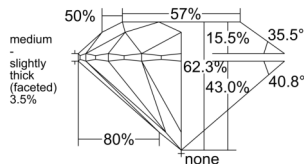

GIA®

FACSIMILE

GIA REPORT 1528958017

Verify this report at GIA.edu

GIA NATURAL DIAMOND DOSSIER®

August 04, 2025
GIA Report Number 1528958017
Shape and Cutting Style ..... Round Brilliant
Measurements ..... 5.94 - 5.98 x 3.71 mm

GRADING RESULTS

Carat Weight ..... 0.81 carat
Color Grade ..... E
Clarity Grade VVS2
Cut Grade ..... Excellent

ADDITIONAL GRADING INFORMATION

Polish ..... Excellent
Symmetry ..... Excellent
Fluorescence ..... Medium Blue
Clarity Characteristics ..... Pinpoint
Inscription(s): GIA 1528958017

PROPORTIONS

GRADING SCALES

GIA COLOR SCALE

COLORLESS	D
	E
	F
	G
	H
	I
	J
NEAR COLORLESS	K
	L
FAIN	M
	N
	O
	P
VERY LIGHT	Q
	R
	S
	T
	U
	V
	W
	X
	Y
LIGHT	Z

GIA CLARITY SCALE

FLAWLESS	INTERNAL FLAWLESS	EXCELLENT	
VERY VERY SLIGHTLY INCLUDED	VVS₁	VERY GOOD	
	VVS₂		
VERY SLIGHTLY INCLUDED	VS₁	GOOD	
	VS₂		
SLIGHTLY INCLUDED	SI₁	FAIR	
	SI₂		
INCLUDED	I₁	POOR	
	I₂		
	I₃		

GIA CUT SCALE

EXCELLENT
VERY GOOD
GOOD
FAIR
POOR