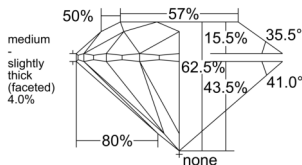

GIA®

FACSIMILE

GIA REPORT 1528942160

Verify this report at GIA.edu

GIA NATURAL DIAMOND DOSSIER®

July 28, 2025
GIA Report Number 1528942160
Shape and Cutting Style ..... Round Brilliant
Measurements ..... 5.20 - 5.23 x 3.26 mm

GRADING RESULTS

Carat Weight ..... 0.55 carat
Color Grade ..... F
Clarity Grade VVS2
Cut Grade ..... Excellent

ADDITIONAL GRADING INFORMATION

Polish ..... Excellent
Symmetry ..... Excellent
Fluorescence ..... Medium Blue
Clarity Characteristics ..... Pinpoint
Inscription(s): GIA 1528942160

PROPORTIONS

GRADING SCALES

GIA COLOR SCALE	GIA CLARITY SCALE	GIA CUT SCALE
COLOURLESS	FLAWLESS	EXCELLENT
D	INTERNALLY FLAWLESS	
E	VVS₁	VERY GOOD
F		
G	VVS₂	
H	VS₁	GOOD
I		
J	VS₂	
K	SI₁	FAIR
L		
M	SI₂	
N	I₁	POOR
O		
P	I₂	
Q	I₃	
R		
S		
T		
U		
V		
W		
X		
Y		
Z