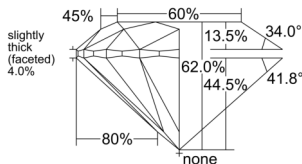

GIA®

FACSIMILE

GIA REPORT 1528778848

Verify this report at GIA.edu

GIA NATURAL DIAMOND DOSSIER®

July 24, 2025
GIA Report Number 1528778848
Shape and Cutting Style ..... Round Brilliant
Measurements ..... 5.66 - 5.69 x 3.52 mm

GRADING RESULTS

Carat Weight ..... 0.70 carat
Color Grade ..... F
Clarity Grade S11
Cut Grade ..... Excellent

ADDITIONAL GRADING INFORMATION

Polish ..... Excellent
Symmetry ..... Very Good
Fluorescence ..... None
Clarity Characteristics ..... Crystal, Cloud
Inscription(s): GIA 1528778848

PROPORTIONS

Profile to actual proportions