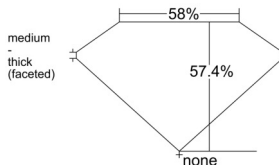

GIA®

FACSIMILE

GIA REPORT 1528743330

Verify this report at GIA.edu

GIA NATURAL DIAMOND DOSSIER®

July 08, 2025
GIA Report Number 1528743330
Shape and Cutting Style ..... Heart Brilliant
Measurements ..... 5.03 x 5.61 x 3.22 mm

GRADING RESULTS

Carat Weight ..... 0.50 carat
Color Grade ..... G
Clarity Grade VS1

ADDITIONAL GRADING INFORMATION

Polish ..... Excellent
Symmetry ..... Very Good
Fluorescence ..... Faint
Clarity Characteristics ..... Feather
Inscription(s): GIA 1528743330

PROPORTIONS

Profile not to actual proportions

GRADING SCALES

GIA COLOR SCALE		GIA CLARITY SCALE	
COLORLESS	D	VERY VERY SLIGHTLY INCLUDED	FLAWLESS
	E		INTERNALLY FLAWLESS
	F		VVS₁
	G		VVS₂
	H		VS₁
	I		VS₂
	J		SI₁
	K		SI₂
	L		I₁
	M		I₂
NEAR COLORLESS	N	SLIGHTLY INCLUDED	I₃
	O		
	P		
	Q		
FAINT	R	INCLUDED	
	S		
	T		
	U		
VERT LIGHT	V	INCLUDED	
	W		
	X		
	Y		
LIGHT	Z