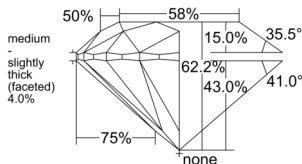

GIA®

FACSIMILE

GIA REPORT 1528580016

Verify this report at GIA.edu

GIA NATURAL DIAMOND DOSSIER®

June 23, 2025
GIA Report Number 1528580016
Shape and Cutting Style ..... Round Brilliant
Measurements ..... 5.05 - 5.07 x 3.15 mm

GRADING RESULTS

Carat Weight ..... 0.50 carat
Color Grade ..... G
Clarity Grade S11
Cut Grade ..... Excellent

ADDITIONAL GRADING INFORMATION

Polish ..... Excellent
Symmetry ..... Excellent
Fluorescence ..... None
Clarity Characteristics ..... Cloud, Crystal
Inscription(s): GIA 1528580016

PROPORTIONS

GRADING SCALES

GIA COLOR SCALE

COLOURESS	D
	E
	F
	G
	H
	I
	J
NEAR COLOURESS	K
	L
FADING	M
	N
	O
	P
	Q
VERY LIGHT	R
	S
	T
	U
	V
	W
	X
	Y
LIGHT	Z

GIA CLARITY SCALE

FLAWLESS	INTERNAL FLAWLESS	
		FLAWLESS
VERY VERY SLIGHTLY INCLUDED	VVS₁	
	VVS₂	
VERY SLIGHTLY INCLUDED	VS₁	
	VS₂	
SLIGHTLY INCLUDED	SI₁	
	SI₂	
INCLUDED	I₁	
	I₂	
	I₃	

GIA CUT SCALE

EXCELLENT
VERY GOOD
GOOD
FAIR
POOR