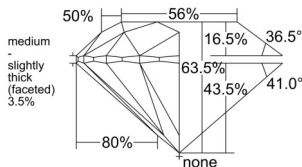

GIA®

FACSIMILE

GIA REPORT 1528403533

Verify this report at GIA.edu

GIA NATURAL DIAMOND DOSSIER®

June 23, 2025
GIA Report Number 1528403533
Shape and Cutting Style ..... Round Brilliant
Measurements ..... 6.09 - 6.13 x 3.88 mm

GRADING RESULTS

Carat Weight ..... 0.90 carat
Color Grade ..... F
Clarity Grade VS1
Cut Grade ..... Excellent

ADDITIONAL GRADING INFORMATION

Polish ..... Excellent
Symmetry ..... Excellent
Fluorescence ..... None
Clarity Characteristics ..... Feather, Pinpoint
Inscription(s): GIA 1528403533

PROPORTIONS

GRADING SCALES

GIA COLOR SCALE	GIA CLARITY SCALE	GIA CUT SCALE
COLOURLESS	FLAWLESS	EXCELLENT
D	INTERNALLY FLAWLESS	
E	VVS₁	VERY GOOD
F		
G	VS₁	GOOD
H		
I	SI₁	FAIR
J		
K	I₁	POOR
L		
M	I₂	
N		
O	I₃	
P		
Q		
R		
S		
T		
U		
V		
W		
X		
Y		
Z