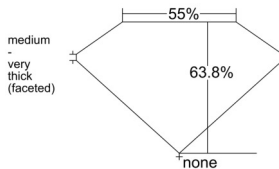

GIA®

FACSIMILE

GIA REPORT 1528390409

Verify this report at GIA.edu

GIA NATURAL DIAMOND DOSSIER®

June 05, 2025
GIA Report Number 1528390409
Shape and Cutting Style ..... Oval Brilliant
Measurements ..... 6.50 x 4.34 x 2.77 mm

GRADING RESULTS

Carat Weight ..... 0.50 carat
Color Grade ..... F
Clarity Grade SI1

ADDITIONAL GRADING INFORMATION

Polish ..... Excellent
Symmetry ..... Very Good
Fluorescence ..... None
Clarity Characteristics ..... Feather
Inscription(s): GIA 1528390409

PROPORTIONS

Profile not to actual proportions

GRADING SCALES

GIA COLOR SCALE		GIA CLARITY SCALE			
COLORLESS	D	VERY VERY SLIGHTLY INCLUDED	FLAWLESS		
	E		INTERNALLY FLAWLESS		
	F	VERY SLIGHTLY INCLUDED	VVS₁		
	G		VVS₂		
	H		VS₁		
	NEAR COLORLESS	I	SLIGHTLY INCLUDED	VS₂	
		J		SI₁	
		FAINT	K	INCLUDED	SI₂
			L		I₁
			M		I₂
VERT LIGHT	N	INCLUDED	I₃		
	O				
	P				
	Q				
	R				
LIGHT	S				
	T				
	U				
	V				
	W				
X					
Y					
Z