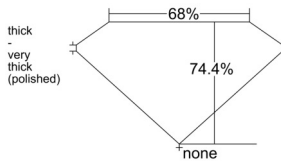

GIA®

FACSIMILE

GIA REPORT 1528200176

Verify this report at GIA.edu

GIA NATURAL DIAMOND DOSSIER®

May 17, 2025
GIA Report Number 1528200176
Shape and Cutting Style ..... Square Modified Brilliant
Measurements ..... 4.92 x 4.72 x 3.52 mm

GRADING RESULTS

Carat Weight ..... 0.70 carat
Color Grade ..... J
Clarity Grade VS2

ADDITIONAL GRADING INFORMATION

Polish ..... Excellent
Symmetry ..... Very Good
Fluorescence ..... None
Clarity Characteristics..... Cloud, Feather
Inscription(s): GIA 1528200176

PROPORTIONS

Profile not to actual proportions

GRADING SCALES

GIA COLOR SCALE		GIA CLARITY SCALE	
COLORLESS	D	VERY VERY SLIGHTLY INCLUDED	FLAWLESS
	E		INTERNALLY FLAWLESS
	F		VVS₁
	G		VVS₂
	H		VS₁
	I		VS₂
	J		SI₁
	K		SI₂
	L		I₁
	M		I₂
NEAR COLORLESS	N	SLIGHTLY INCLUDED	I₃
	O		
	P		
	Q		
FAINT	R		
	S		
	T		
	U		
VERT LIGHT	V		
	W		
	X		
	Y		
LIGHT	Z