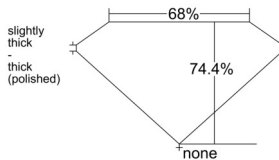

GIA®

FACSIMILE

GIA REPORT 1528200136

Verify this report at GIA.edu

GIA NATURAL DIAMOND DOSSIER®

May 19, 2025
GIA Report Number 1528200136
Shape and Cutting Style ..... Square Modified Brilliant
Measurements ..... 4.66 x 4.63 x 3.44 mm

GRADING RESULTS

Carat Weight ..... 0.63 carat
Color Grade ..... H
Clarity Grade VVS2

ADDITIONAL GRADING INFORMATION

Polish ..... Excellent
Symmetry ..... Very Good
Fluorescence ..... Faint
Clarity Characteristics..... Needle, Pinpoint
Inscription(s): GIA 1528200136

PROPORTIONS

Profile not to actual proportions

GRADING SCALES

GIA COLOR SCALE		GIA CLARITY SCALE			
COLORLESS	D	VERY VERY SLIGHTLY INCLUDED	FLAWLESS		
	E		INTERNALLY FLAWLESS		
	F	VERY SLIGHTLY INCLUDED	VVS₁		
	G		VVS₂		
	H		VS₁		
	NEAR COLORLESS	I	SLIGHTLY INCLUDED	VS₂	
		J		SI₁	
		FAINT	K	INCLUDED	SI₂
			L		I₁
			M		I₂
VERT LIGHT	N	INCLUDED	I₃		
	O				
	P				
	Q				
	R				
LIGHT	S				
	T				
	U				
	V				
	W				
X					
Y					
Z