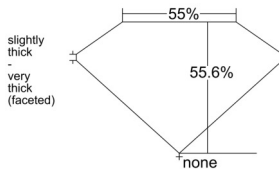

GIA®

FACSIMILE

GIA REPORT 1528161560

Verify this report at GIA.edu

GIA NATURAL DIAMOND DOSSIER®

May 15, 2025
GIA Report Number 1528161560
Shape and Cutting Style ..... Heart Brilliant
Measurements ..... 5.37 x 5.91 x 3.28 mm

GRADING RESULTS

Carat Weight ..... 0.61 carat
Color Grade ..... E
Clarity Grade SI1

ADDITIONAL GRADING INFORMATION

Polish ..... Excellent
Symmetry ..... Excellent
Fluorescence ..... Strong Blue
Clarity Characteristics ..... Crystal, Twinning Wisp
Inscription(s): GIA 1528161560

PROPORTIONS

Profile not to actual proportions

GRADING SCALES

GIA COLOR SCALE		GIA CLARITY SCALE				
COLORLESS	D	VERY VERY SLIGHTLY INCLUDED	FLAWLESS			
	E		INTERNALLY FLAWLESS			
	F		VVS₁			
	NEAR COLORLESS	G	VERY SLIGHTLY INCLUDED	VVS₂		
		H		VS₁		
		FAINT	I	SLIGHTLY INCLUDED	VS₂	
			J		SI₁	
			LIGHT	K	INCLUDED	SI₂
	L	I₁				
	M	I₂				
COLORLESS	N	INCLUDED		I₃		
	O					
	P					
	Q					
COLORLESS	R					
	S					
	T					
	U					
COLORLESS	V					
	W					
	X					
	Y					
COLORLESS	Z