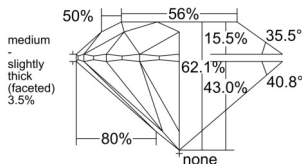

GIA®

FACSIMILE

GIA REPORT 1527981824

Verify this report at GIA.edu

GIA NATURAL DIAMOND DOSSIER®

August 05, 2025
GIA Report Number 1527981824
Shape and Cutting Style ..... Round Brilliant
Measurements ..... 5.25 - 5.28 x 3.27 mm

GRADING RESULTS

Carat Weight ..... 0.56 carat
Color Grade I
Clarity Grade VS2
Cut Grade ..... Excellent

ADDITIONAL GRADING INFORMATION

Polish ..... Excellent
Symmetry ..... Excellent
Fluorescence ..... None
Clarity Characteristics ..... Crystal, Cloud
Inscription(s): GIA 1527981824

PROPORTIONS

Profile to actual proportions