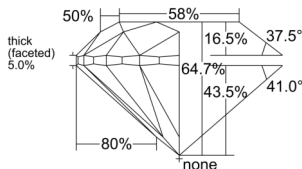

GIA®

FACSIMILE

GIA REPORT 1527629459

Verify this report at GIA.edu

GIA NATURAL DIAMOND DOSSIER®

June 27, 2025
GIA Report Number 1527629459
Shape and Cutting Style ..... Round Brilliant
Measurements ..... 4.96 - 5.04 x 3.24 mm

GRADING RESULTS

Carat Weight ..... 0.52 carat
Color Grade ..... D
Clarity Grade VVS2
Cut Grade ..... Very Good

ADDITIONAL GRADING INFORMATION

Polish ..... Excellent
Symmetry ..... Very Good
Fluorescence ..... Medium Blue
Clarity Characteristics ..... Pinpoint
Inscription(s): GIA 1527629459

PROPORTIONS

Profile to actual proportions

GRADING SCALES

GIA COLOR SCALE

COLORLESS	D
	E
	F
	G
	H
	I
NEAR COLORLESS	J
	K
	L
FAIN	M
	N
	O
	P
VERY LIGHT	Q
	R
	S
	T
	U
	V
LIGHT	W
	X
	Y
	Z

GIA CLARITY SCALE

FLAWLESS	VERY VERY SLIGHTLY INCLUDED	VVS₁	
			VVS₂
INTERNALLY FLAWLESS	VERY SLIGHTLY INCLUDED	VS₁	
		VS₂	
SLIGHTLY INCLUDED	SLIGHTLY INCLUDED	SI₁	
		SI₂	
INCLUDED	INCLUDED	I₁	
		I₂	
		I₃	

GIA CUT SCALE

EXCELLENT
VERY GOOD
GOOD
FAIR
POOR