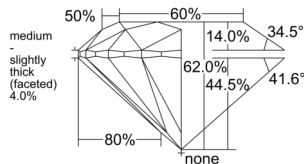

GIA®

FACSIMILE

GIA NATURAL DIAMOND DOSSIER®

July 18, 2025
GIA Report Number 1527562679
Shape and Cutting Style ..... Round Brilliant
Measurements ..... 5.72 - 5.75 x 3.56 mm

GRADING RESULTS

Carat Weight ..... 0.72 carat
Color Grade ..... H
Clarity Grade S11
Cut Grade ..... Excellent

ADDITIONAL GRADING INFORMATION

Polish ..... Excellent
Symmetry ..... Excellent
Fluorescence ..... None
Clarity Characteristics ..... Crystal, Feather
Inscription(s): GIA 1527562679

GIA REPORT 1527562679

Verify this report at GIA.edu

PROPORTIONS

Profile to actual proportions