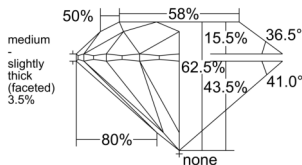

GIA®

FACSIMILE

GIA REPORT 1527508389

Verify this report at GIA.edu

GIA NATURAL DIAMOND DOSSIER®

June 16, 2025
GIA Report Number 1527508389
Shape and Cutting Style ..... Round Brilliant
Measurements ..... 5.15 - 5.19 x 3.23 mm

GRADING RESULTS

Carat Weight ..... 0.54 carat
Color Grade ..... D
Clarity Grade VS1
Cut Grade ..... Excellent

ADDITIONAL GRADING INFORMATION

Polish ..... Excellent
Symmetry ..... Excellent
Fluorescence ..... Strong Blue
Clarity Characteristics..... Crystal, Needle, Pinpoint, Cloud
Inscription(s): GIA 1527508389

PROPORTIONS

GRADING SCALES

GIA COLOR SCALE	GIA CLARITY SCALE	GIA CUT SCALE
COLOURLESS	FLAWLESS	EXCELLENT
D	INTERNALLY FLAWLESS	
E	VVS₁	VERY GOOD
F		
G	VS₁	GOOD
H		
I	SI₁	FAIR
J		
K	I₁	POOR
L		
M	I₂	
N		
O	I₃	
P		
Q		
R		
S		
T		
U		
V		
W		
X		
Y		
Z