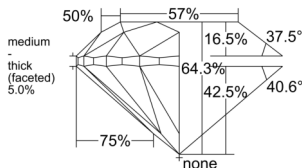

GIA®

FACSIMILE

GIA REPORT 1527316651

Verify this report at GIA.edu

GIA NATURAL DIAMOND DOSSIER®

May 28, 2025
GIA Report Number 1527316651
Shape and Cutting Style ..... Round Brilliant
Measurements ..... 4.94 - 4.98 x 3.19 mm

GRADING RESULTS

Carat Weight ..... 0.50 carat
Color Grade ..... D
Clarity Grade VVS1
Cut Grade ..... Very Good

ADDITIONAL GRADING INFORMATION

Polish ..... Excellent
Symmetry ..... Excellent
Fluorescence ..... None
Clarity Characteristics ..... Cloud, Pinpoint, Feather
Inscription(s): GIA 1527316651

PROPORTIONS

Profile to actual proportions

GRADING SCALES

GIA COLOR SCALE	GIA CLARITY SCALE	GIA CUT SCALE
COLOURLESS	FLAWLESS	EXCELLENT
D	INTERNALLY FLAWLESS	
E	VVS₁	VERY GOOD
F		
G	VVS₂	
H	VS₁	GOOD
I		
J	VS₂	
K	SI₁	FAIR
L		
M	SI₂	
N	I₁	POOR
O		
P	I₂	
Q	I₃	
R		
S		
T		
U		
V		
W		
X		
Y		
Z