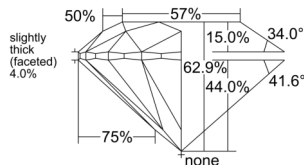

GIA®

FACSIMILE

GIA REPORT 1527103968

Verify this report at GIA.edu

GIA NATURAL DIAMOND DOSSIER®

May 09, 2025
GIA Report Number 1527103968
Shape and Cutting Style ..... Round Brilliant
Measurements ..... 5.63 - 5.65 x 3.55 mm

GRADING RESULTS

Carat Weight ..... 0.70 carat
Color Grade ..... E
Clarity Grade S11
Cut Grade ..... Excellent

ADDITIONAL GRADING INFORMATION

Polish ..... Excellent
Symmetry ..... Excellent
Fluorescence ..... None
Clarity Characteristics..... Feather, Crystal, Cloud
Inscription(s): GIA 1527103968

PROPORTIONS

Profile to actual proportions

GRADING SCALES

GIA COLOR SCALE

COLOREDNESS	D
	E
	F
	G
	H
	I
	J
NEAR COLORLESS	K
	L
Faint	M
	N
	O
	P
Very Light	Q
	R
	S
	T
	U
	V
Light	W
	X
	Y
	Z

GIA CLARITY SCALE

FLAWLESS	INTERNAL FLAWLESS	EXCELLENT	
VERY VERY SLIGHTLY INCLUDED	VVS₁	VERY GOOD	
	VVS₂		
VERY SLIGHTLY INCLUDED	VS₁	GOOD	
	VS₂		
SLIGHTLY INCLUDED	SI₁	FAIR	
	SI₂		
INCLUDED	I₁	POOR	
	I₂		
	I₃