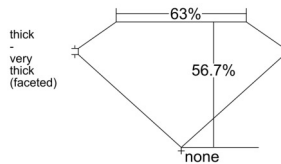

GIA®

FACSIMILE

GIA REPORT 1525957854

Verify this report at GIA.edu

GIA NATURAL DIAMOND DOSSIER®

August 04, 2025
GIA Report Number 1525957854
Shape and Cutting Style ..... Oval Brilliant
Measurements ..... 6.43 x 4.60 x 2.61 mm

GRADING RESULTS

Carat Weight ..... 0.50 carat
Color Grade ..... J
Clarity Grade VS1

ADDITIONAL GRADING INFORMATION

Polish ..... Very Good
Symmetry ..... Very Good
Fluorescence ..... Faint
Clarity Characteristics..... Crystal, Feather, Pinpoint
Inscription(s): GIA 1525957854

PROPORTIONS

Profile not to actual proportions

GRADING SCALES

GIA COLOR SCALE		GIA CLARITY SCALE			
COLORLESS	D	VERY VERY SLIGHTLY INCLUDED	FLAWLESS		
	E		INTERNALLY FLAWLESS		
	F		VVS₁		
	G		VVS₂		
	NEAR COLORLESS		H	VERY SLIGHTLY INCLUDED	VS₁
			I		VS₂
	FAINT		J	SLIGHTLY INCLUDED	SI₁
			K		SI₂
			L		I₁
			M		I₂
N		I₃			
VERT LIGHT		O	INCLUDED		
		P			
		Q			
	R				
	S				
	T				
LIGHT	U				
	V				
	W				
	X				
Y					
Z