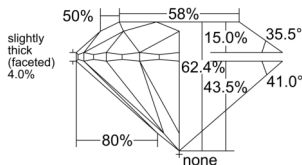

GIA®

FACSIMILE

GIA REPORT 1525954703

Verify this report at gia.edu

GIA NATURAL DIAMOND DOSSIER®

July 29, 2025
GIA Report Number 1525954703
Shape and Cutting Style ..... Round Brilliant
Measurements ..... 4.39 - 4.41 x 2.74 mm

GRADING RESULTS

Carat Weight ..... 0.33 carat
Color Grade ..... G
Clarity Grade VS2
Cut Grade ..... Excellent

ADDITIONAL GRADING INFORMATION

Polish ..... Excellent
Symmetry ..... Excellent
Fluorescence ..... None
Clarity Characteristics..... Cloud, Crystal, Feather
Inscription(s): GIA 1525954703

PROPORTIONS

Profile to actual proportions