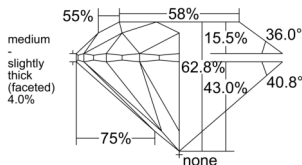

GIA®

FACSIMILE

GIA REPORT 1525922190

Verify this report at GIA.edu

GIA NATURAL DIAMOND DOSSIER®

July 29, 2025
GIA Report Number 1525922190
Shape and Cutting Style ..... Round Brilliant
Measurements ..... 5.87 - 5.91 x 3.70 mm

GRADING RESULTS

Carat Weight ..... 0.80 carat
Color Grade ..... E
Clarity Grade VS1
Cut Grade ..... Excellent

ADDITIONAL GRADING INFORMATION

Polish ..... Excellent
Symmetry ..... Excellent
Fluorescence ..... None
Clarity Characteristics..... Crystal, Needle, Pinpoint
Inscription(s): GIA 1525922190

PROPORTIONS

Profile to actual proportions