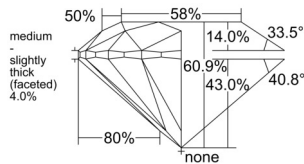

GIA®

FACSIMILE

GIA REPORT 1525895331

Verify this report at GIA.edu

GIA NATURAL DIAMOND DOSSIER®

July 23, 2025
GIA Report Number 1525895331
Shape and Cutting Style ..... Round Brilliant
Measurements ..... 4.78 - 4.79 x 2.91 mm

GRADING RESULTS

Carat Weight ..... 0.41 carat
Color Grade ..... G
Clarity Grade VVS2
Cut Grade ..... Excellent

ADDITIONAL GRADING INFORMATION

Polish ..... Excellent
Symmetry ..... Excellent
Fluorescence ..... None
Clarity Characteristics ..... Cloud
Inscription(s): GIA 1525895331

PROPORTIONS

Profile to actual proportions

GRADING SCALES

GIA COLOR SCALE	GIA CLARITY SCALE	GIA CUT SCALE
COLOURESS	FLAWLESS	EXCELLENT
D	INTERNALLY FLAWLESS	
E	VVS₁	VERY GOOD
F		
G	VVS₂	GOOD
H		
I	VS₁	FAIR
J		
K	VS₂	POOR
L		
M	SI₁	
N	SI₂	
O	I₁	
P	I₂	
Q	I₃	
R		
S		
T		
U		
V		
W		
X		
Y		
Z