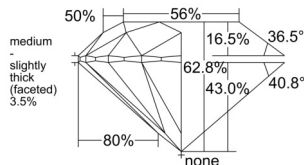

GIA®

FACSIMILE

GIA REPORT 1525891824

Verify this report at GIA.edu

GIA NATURAL DIAMOND DOSSIER®

July 23, 2025
GIA Report Number 1525891824
Shape and Cutting Style ..... Round Brilliant
Measurements ..... 5.29 - 5.32 x 3.33 mm

GRADING RESULTS

Carat Weight ..... 0.57 carat
Color Grade ..... J
Clarity Grade VS1
Cut Grade ..... Excellent

ADDITIONAL GRADING INFORMATION

Polish ..... Excellent
Symmetry ..... Excellent
Fluorescence ..... None
Clarity Characteristics ..... Feather, Cloud, Pinpoint
Inscription(s): GIA 1525891824

PROPORTIONS

GRADING SCALES

GIA COLOR SCALE

COLORLESS	D
	E
	F
	G
	H
	I
NEAR COLORLESS	J
	K
	L
FAIN	M
	N
	O
	P
VERY LIGHT	Q
	R
	S
	T
	U
	V
	W
	X
	Y
LIGHT	Z

GIA CLARITY SCALE

FLAWLESS	INTERNAL FLAWLESS	
		EXCELLENT
VERY VERY SLIGHTLY INCLUDED	VVS₁	VERY GOOD
VERY SLIGHTLY INCLUDED	VVS₂	
SLIGHTLY INCLUDED	VS₁	GOOD
	VS₂	
INCLUDED	SI₁	FAIR
	SI₂	
INCLUDED	I₁	POOR
	I₂	
	I₃