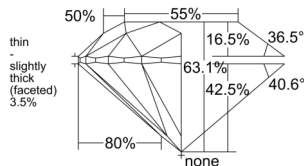

GIA®

FACSIMILE

GIA REPORT 1525879790

Verify this report at GIA.edu

GIA NATURAL DIAMOND DOSSIER®

July 22, 2025
GIA Report Number 1525879790
Shape and Cutting Style ..... Round Brilliant
Measurements ..... 5.02 - 5.07 x 3.18 mm

GRADING RESULTS

Carat Weight ..... 0.50 carat
Color Grade ..... F
Clarity Grade VS2
Cut Grade ..... Excellent

ADDITIONAL GRADING INFORMATION

Polish ..... Excellent
Symmetry ..... Very Good
Fluorescence ..... None
Clarity Characteristics..... Crystal, Feather, Cavity
Inscription(s): GIA 1525879790

PROPORTIONS

Profile to actual proportions