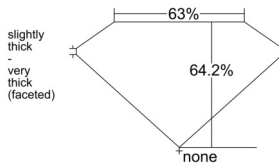

GIA®

FACSIMILE

GIA REPORT 1525798636

Verify this report at GIA.edu

GIA NATURAL DIAMOND DOSSIER®

July 15, 2025
GIA Report Number 1525798636
Shape and Cutting Style ..... Oval Brilliant
Measurements ..... 6.81 x 4.38 x 2.81 mm

GRADING RESULTS

Carat Weight ..... 0.52 carat
Color Grade I
Clarity Grade VVS1

ADDITIONAL GRADING INFORMATION

Polish ..... Excellent
Symmetry ..... Excellent
Fluorescence ..... Faint
Clarity Characteristics ..... Pinpoint
Inscription(s): GIA 1525798636

PROPORTIONS

Profile not to actual proportions

GRADING SCALES

GIA COLOR SCALE		GIA CLARITY SCALE	
COLORLESS	D	VERY VERY SLIGHTLY INCLUDED	FLAWLESS
	E		INTERNALLY FLAWLESS
	F		VVS₁
	G		VVS₂
	H		VS₁
	I		VS₂
	J		SI₁
	K		SI₂
	L		I₁
	M		I₂
NEAR COLORLESS	N	SLIGHTLY INCLUDED	I₃
	O		
	P		
	Q		
FAINT	R	INCLUDED	
	S		
	T		
	U		
VERT LIGHT	V	LIGHT	
	W		
	X		
	Y		
	Z